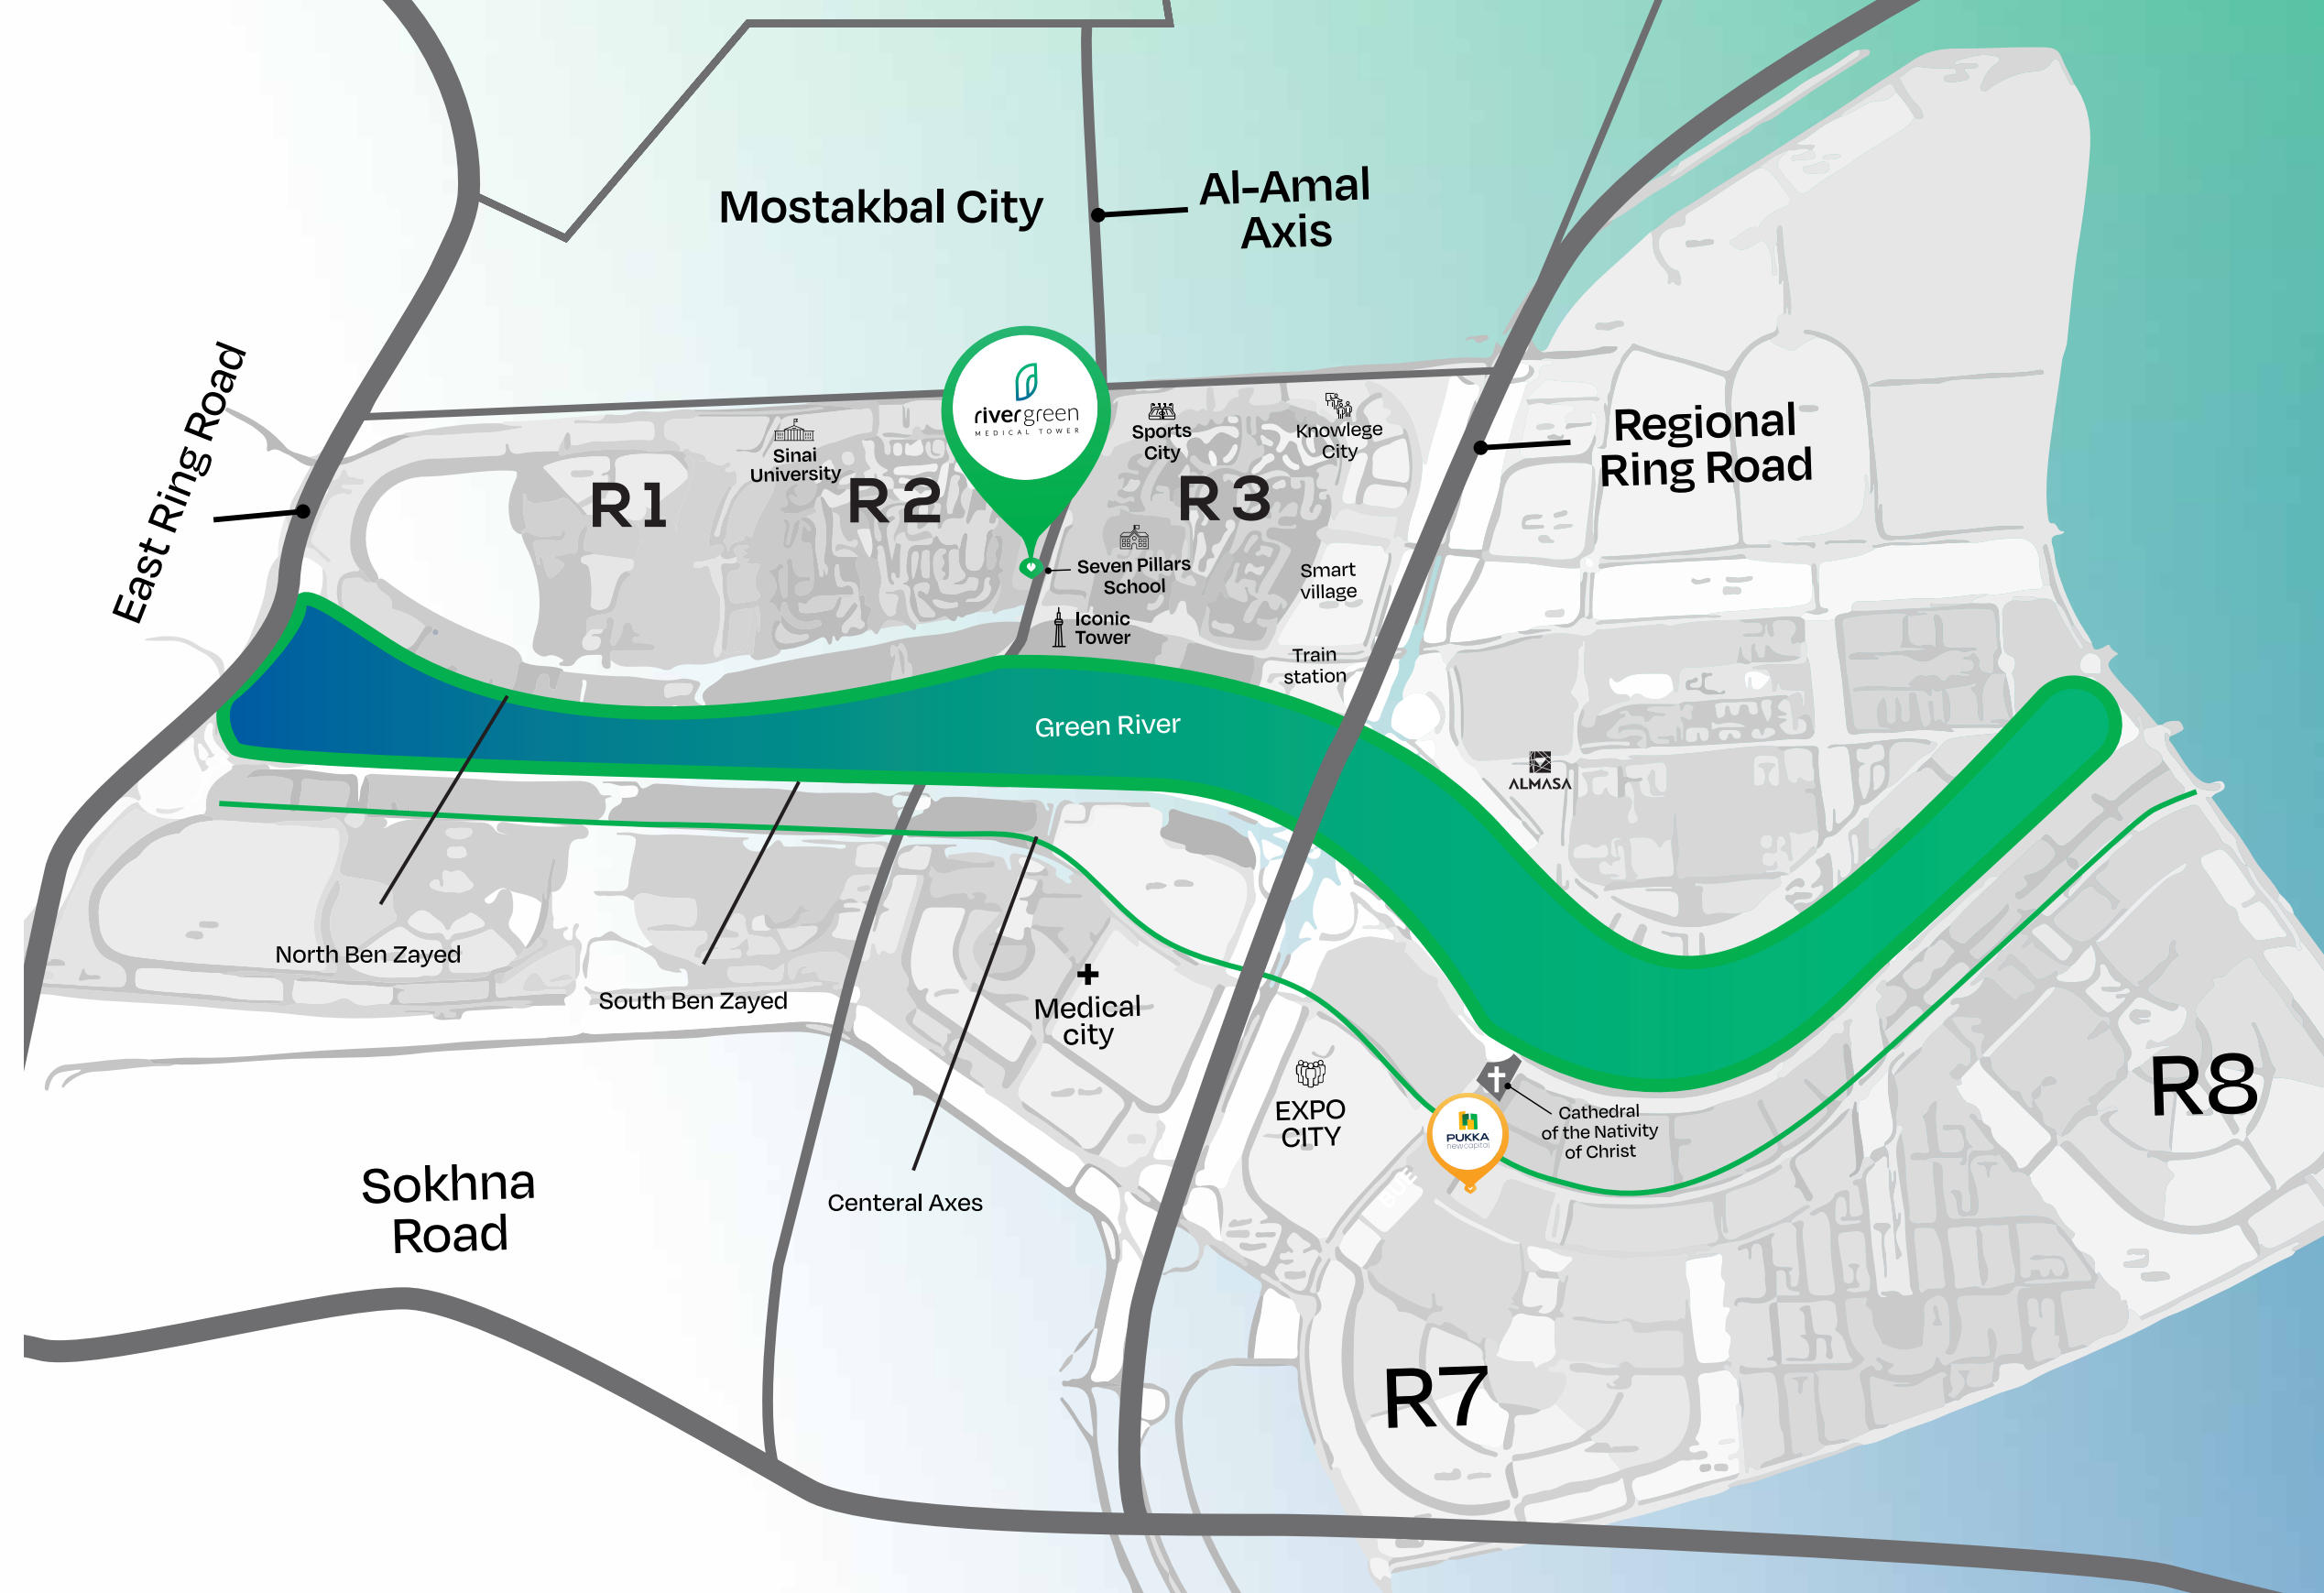

To sum up, this is an ultimate innovative medical complex , not just a normal medical complex.

PROMINENT LOCATION

Directly on El Amal axis, one of the most important main roads leading to and from the new Capital connecting you to everything - Rivergreen's location is strategic in practicality and in traffic.

Being the only medical center around, River Green will be serving the two largest residential areas in the Capital, the entire commercial/administrative/medical area, as well as serving areas outside the capital, like Madinty and Sherouk.