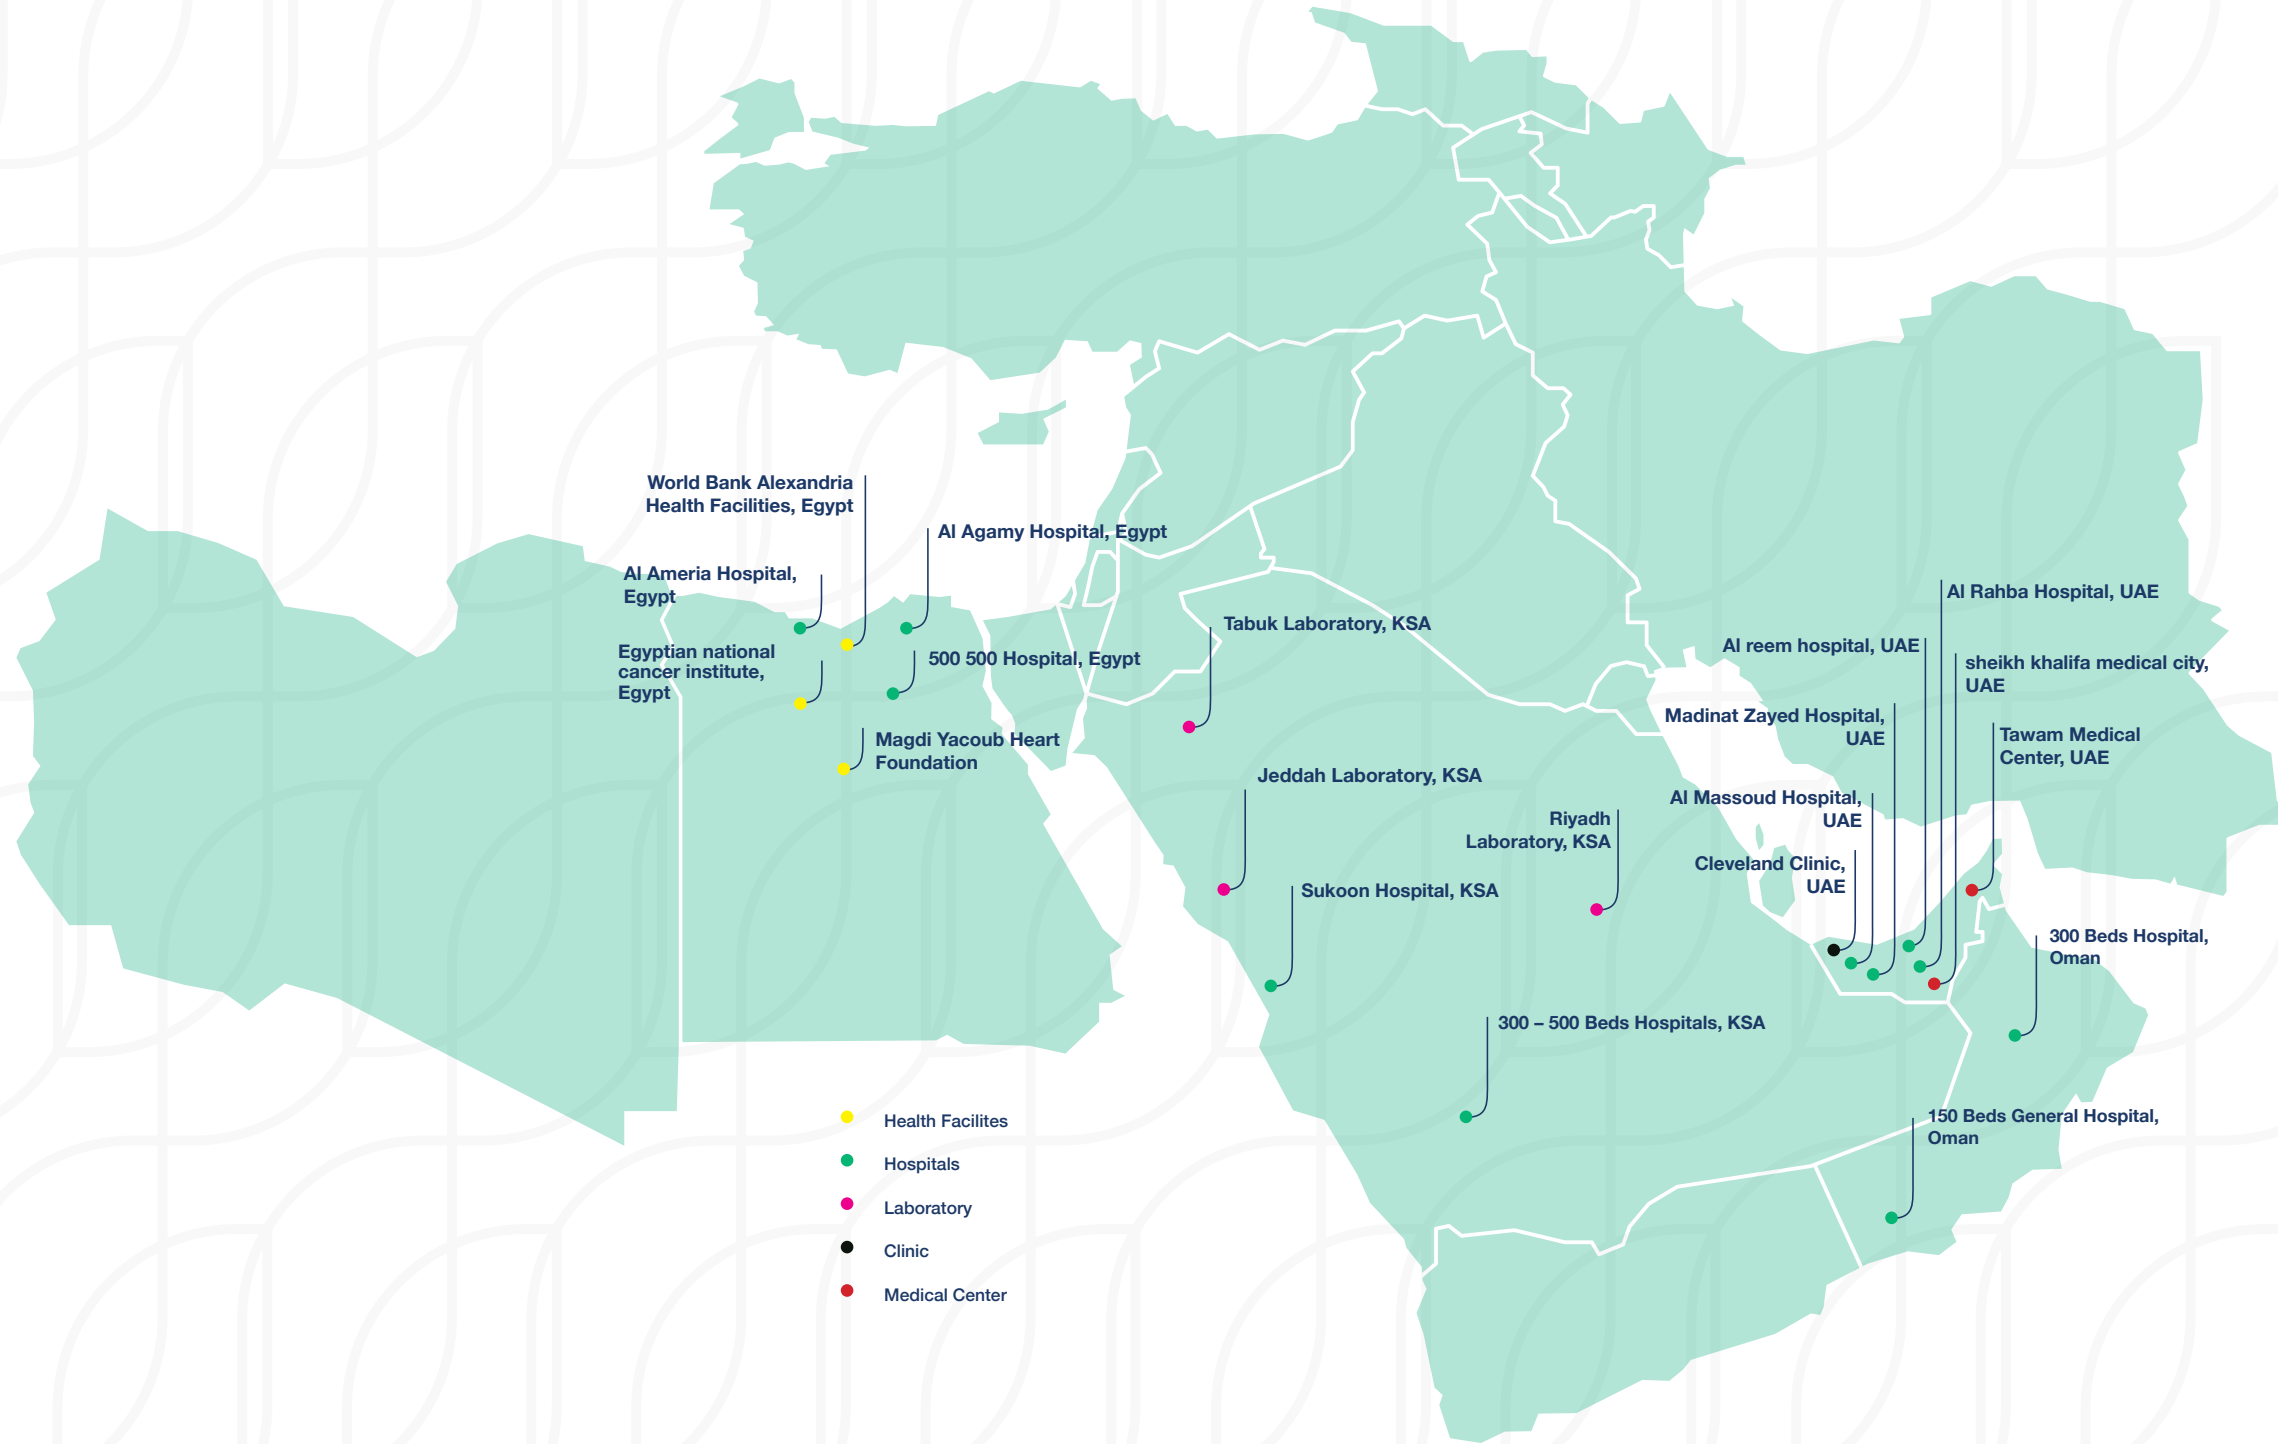

With well-known medical Projects all over the middle east region, EHA is the exclusive engineering and execution consultant for Rivergreen.

EHA consulting engineers was founded at EGYPT in 1971 and has emerged as an international world-ranked firm that is registered in UAE, KSA, Qatar and Oman.

With more than 1,800 Professionals, EHA offers design, Engineering, Construction Supervision and project management services to almost all types of projects and market sectors.